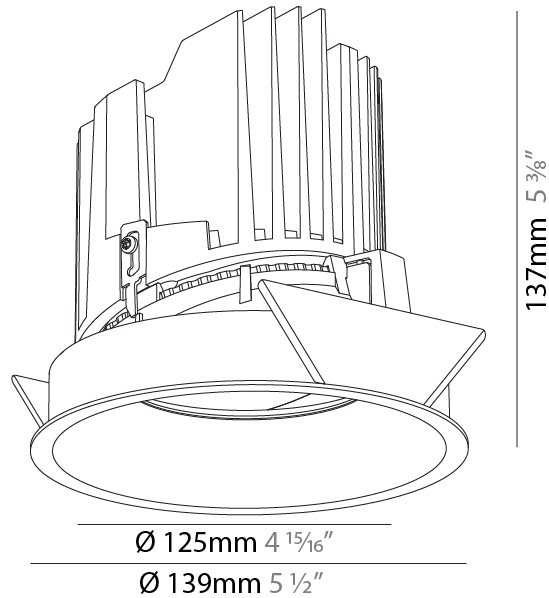

PHYSICAL

Shape: Round
Diameter (mm): 139
Diameter (in): 5 1/2
Height (mm): 137
Height (in): 5 3/8
Ceiling Thickness (mm): 10 / 12.5 / 15
Ceiling Thickness (in): 3/8 or 1/2 or 9/16
Min. Recessing Depth (mm): 150
Min. Recessing Depth (in): 5 7/8
Light Distribution: Adjustable / Downlight
Weight (kg): 0.856
Weight (lbs): 1.89
Fixture Finish: SSR / BKV / CWI / CRY / HAB / UFT / ITA / RUA / FTG / MYG / LOD / PUS / FRO / FUP / KIA / POP / BLS / SPG / MEY / GOH / GUM / CHC / COM / ABZ / JAG / OBR / MOS / ROR
Fixture Material: Aluminum Die Cast
Cut-out Measurements: 130mm / 5 1/8"

ELECTRICAL

Lamp Type: LED (Zhaga Standard)
Input Wattage (W): 28.6
Total Output Wattage (W): 26
Dimming: Tri-Mode (Non-Dimming and Phase Dimming (120Vac only) and 0-10V Dimming)
Driver Included: No
Driver Location: Recessed Housing
Driver Type: Constant Current - Universal
Driver Class: Class 2
Housing: See components
Input Voltage (V): 120 - 277
Constant Current (MA): 700

LED

Number of LEDs: 1
Color Temperature (°K): 2700 / 3000 / 3500 / 4000
Max. Delivered Lumen (lm): 1890 / 1930 / 2028 / 2070
Nominal Lumen (lm): 3210 / 3290 / 3459 / 3530
CRI: >90 CRI
Efficiency (%): 0.631
Lamp Life (hrs): 50000

OPTICAL

Reflector: 20 / 25 / 40
Adjustability: Rotational 355°; Tilt 10°

RATINGS AND CERTIFICATIONS

Certified By: Certified for North American Standards
IP rating: IP54