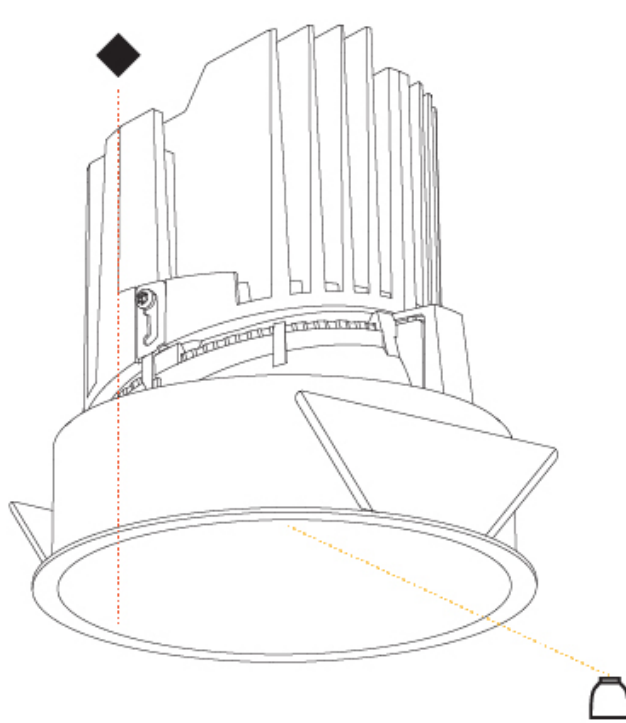

BIONIQ ROUND DEEP RECESSED

A35284-

PROJECT

TYPE

SPECIFIER

QUANTITY

DATE

A