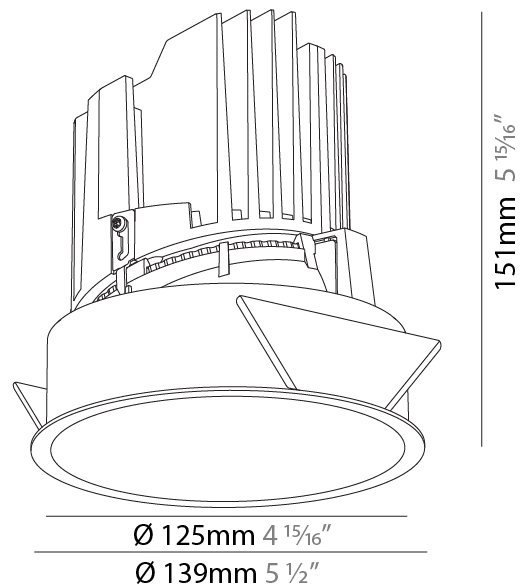

GENERAL

Series: Bioniq
Subseries: Bioniq Round Deep
Brand: Prolight
Division: Architectural
Mounting Type: Recessed
Mounting Location: Ceiling
Subcategory: Downlight

PHYSICAL

Shape: Round
Diameter (mm): 139
Diameter (in): 5 1/2
Height (mm): 151
Height (in): 5 15/16
Ceiling Thickness (mm): 10 / 12.5 / 15
Ceiling Thickness (in): 3/8 or 1/2 or 9/16
Min. Recessing Depth (mm): 170
Min. Recessing Depth (in): 6 11/16
Light Distribution: Downlight
Weight (kg): 0.951
Weight (lbs): 2.1
Fixture Finish: SSR / BKV / CWI / CRY / HAB / UFT / ITA / RUA / FTG / MYG / LOD / PUS / FRO / FUP / KIA / POP / BLS / SPG / MEY / GOH / GUM / CHC / COM / ABZ / JAG / OBR / MOS / ROR
Fixture Material: Aluminum Die Cast
Cut-out Measurements: 130mm / 5 1/8"

ELECTRICAL

Lamp Type: LED (Zhaga Standard)
Input Wattage (W): 28.6
Total Output Wattage (W): 26.4
Dimming: Tri-Mode (Non-Dimming and Phase Dimming (120Vac only) and 0-10V Dimming)
Driver Included: No
Driver Location: Recessed Housing
Driver Type: Constant Current - Universal
Driver Class: Class 2
Input Voltage (V): 120 - 277
Constant Current (MA): 700

LED

Number of LEDs: 1
Color Temperature (°K): 2700 / 3000 / 3500 / 4000
Max. Delivered Lumen (lm): 1890 / 1940 / 2038 / 2080
Nominal Lumen (lm): 3210 / 3290 / 3459 / 3530
CRI: >90 CRI
Efficiency (%): 0.631
Lamp Life (hrs): 50000

OPTICAL

Reflector: 20 / 25 / 40

RATINGS AND CERTIFICATIONS

Certified By: Certified for North American Standards
IP rating: IP54