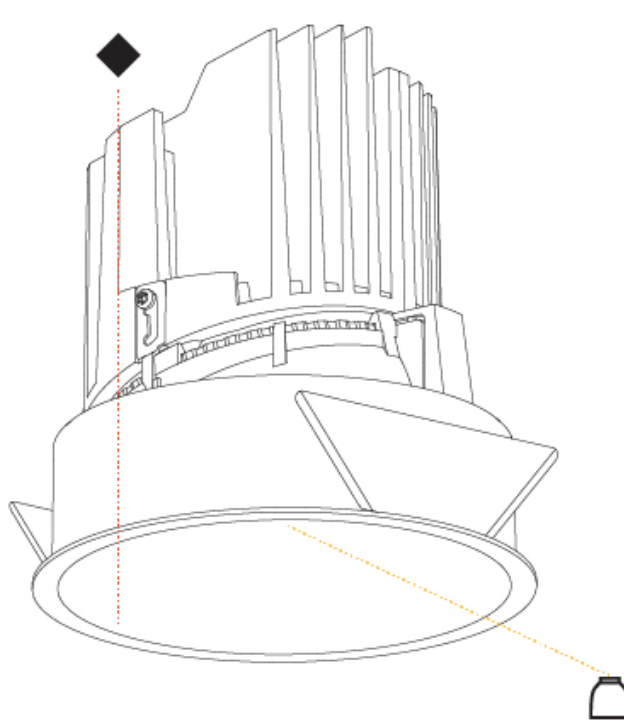

BIONIQ ROUND DEEP RECESSED

A35275-

PROJECT

TYPE

SPECIFIER

QUANTITY

DATE

A